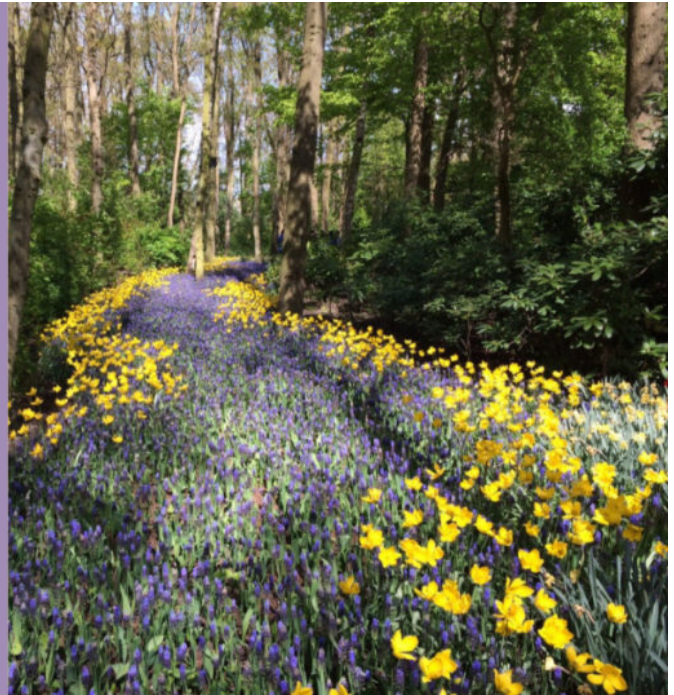

Normality

“Normality is a paved
road: it’s a comfortable
walk but no flowers
grow on it.”

— Vincent Van Gogh

@TheRayCenter
#CharacterCounts

Learn more about character education.

See more character quotations in our quotations database.